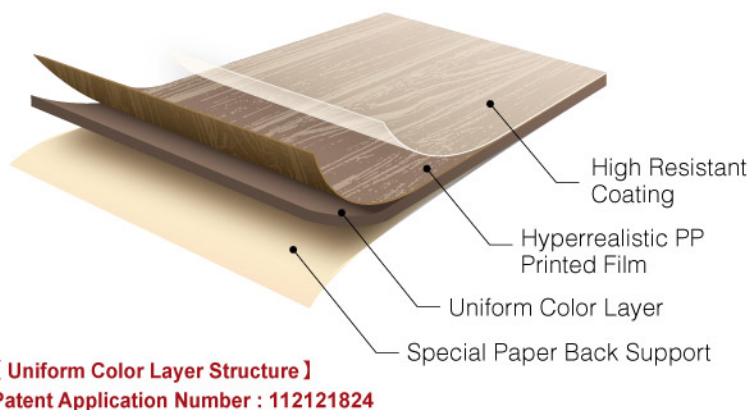

kod® ECO+ Laminates 2024

KD Panels 192 items KD Flooring 31 items ECO+ Flooring 24 items
 ECO+ Panels 248 items ECO+ Laminates 210 items

More About KD

Advantages and Features

- Seamless Edges**
 KD ECO+ Laminates offer a seamless and visually appealing finish with no black edges at the 90-degree corners. Choose from a wide selection of over 200 rich color options.
- Easy to Bend**
 Unlike traditional PVC and HPL laminates, KD ECO+ Laminates are highly flexible and resistant to cracking, making installation and cutting effortless.
- Scratch and Stain Resistant**
 KD exclusive coating significantly enhances the protection of KD ECO+ Laminates, ensuring resistance to scratches, chemicals, stains, and flames, all SGS certified.
- Eco-friendly and Safe**
 Made from non-toxic food-grade PP material, KD ECO+ Laminates are free from formaldehyde, plasticizers, and harmful toxins, providing a high-quality and safe panel solution.

Comparison of ECO+ Laminates and other materials

Material	Health Index of Panel Material	Seamless Edge Aesthetics
PP 	Food-grade PP material ★★★★★	Improved Seamless Appearance ★★★★★
PVC	Releases Toxic Dioxins ★★☆☆☆	Color Variation at Seams ★★★★☆
Melamine Resin	Contains Melamine & Formaldehyde ★☆☆☆☆	Visible Black Edges ★☆☆☆☆

Specifications and Structure

Standard product : 4' x 8' (1230 x 2460 x 0.8 mm)
 4' x 10' (1230 x 3030 x 0.8 mm)
 4' x 12' (1230 x 3640 x 0.8 mm)

Certifications

- ✓ Delamination Test
- ✓ Abrasion Resistance
- ✓ Acid Resistance \ Alkali Resistance
- ✓ Wet Heat Resistance
- ✓ Formaldehyde Emissions
- ✓ Flame Retardant Standard
- ✓ Cold/Hot Temp. Test - Type B
- ✓ Bonding Shear Strength
- ✓ Stain Resistance